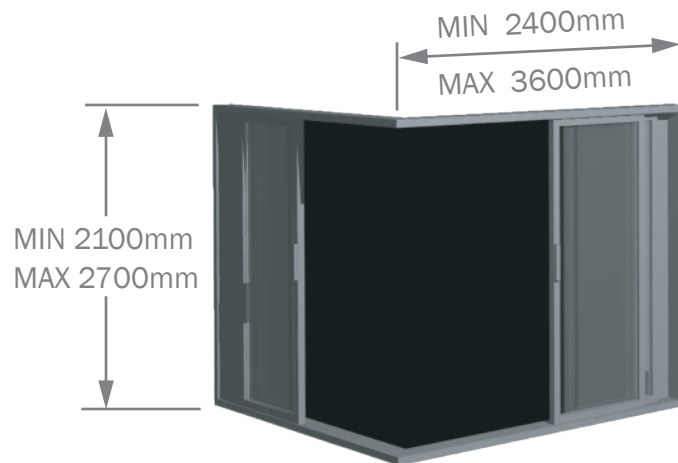

Illustrated is an external, Corner Stacker Door, shown with optional fly screen

When specified, stacker flyscreens run on their own tracks, which fix neatly to the exterior of the door frame

As both Corner Sliding & Corner Stacker Doors are evolutions of Sliding & Stacker Doors respectively, the vast majority of frame design & hardware can be seen in more detail, within the relevant Product Specification Sheets

Shown is an internal, Corner Sliding Door, (fly screen standard)

CORNER SLIDING & STACKER DOOR

AA SERIES

EXTERNAL CORNER,
4 PANEL
SLIDING DOORS

MIN 2100mm
MAX 2700mm

INTERNAL CORNER,
4 PANEL
SLIDING DOORS

EXTERNAL CORNER,
6 PANEL
STACKER DOORS

MIN 2100mm
MAX 2700mm

MIN 2400mm
MAX 3600mm

MIN 2100mm
MAX 2700mm

INTERNAL CORNER,
6 PANEL
STACKER DOORS

NOTE: ALL SIZES ARE TYPICAL RATHER THAN DEFINITIVE. FOR PRACTICAL PURPOSES, WHERE DOOR HEIGHT EXCEEDS 2400mm, A SLIDING PANEL WIDTH RESTRICTION OF 1000mm APPLIES. FOR SIZES OUTSIDE OF THESE PLEASE TALK WITH YOUR RYLOCK SALES CONSULTANT

Sizing

Door style & opening detail should be considered as viewed externally
Sizes indicated are the overall door size, & are the same for both sides of the corner door. For Stud openings add 20mm to both height & width