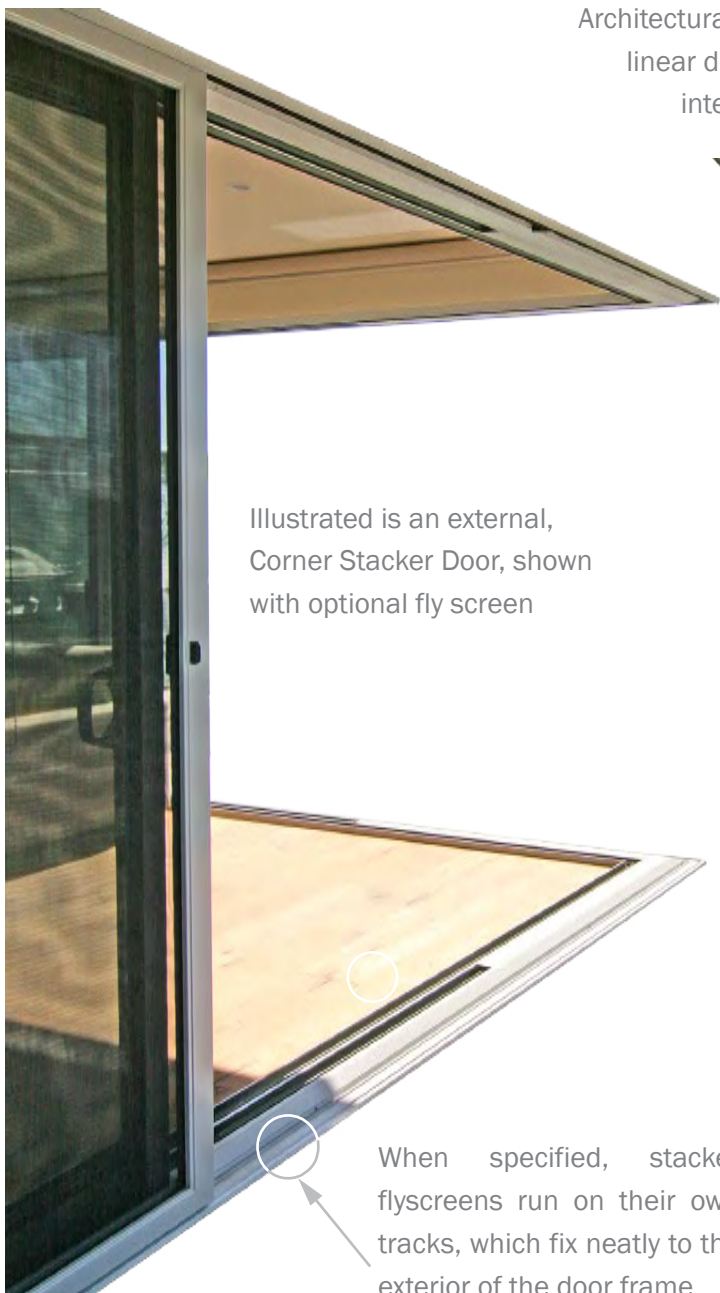

CORNER SLIDING & STACKER DOOR

AA SERIES

Architectural features such as alfresco dining areas or cantilevered structures often demand more than traditional, linear door products. In response, Rylock has expanded its Sliding & Stacker Door configurations to include internal & external corner versions. Naturally, this includes provision for fly screening in all designs

Illustrated is an external, Corner Stacker Door, shown with optional fly screen

When specified, stacker flyscreens run on their own tracks, which fix neatly to the exterior of the door frame

As both Corner Sliding & Corner Stacker Doors are evolutions of Sliding & Stacker Doors respectively, the vast majority of frame design & hardware can be seen in more detail, within the relevant Product Specification Sheets

Shown is an internal, Corner Sliding Door, (fly screen standard)

CORNER SLIDING & STACKER DOOR

AA SERIES

EXTERNAL CORNER,
4 PANEL
SLIDING DOORS

MIN 2100mm
MAX 2700mm

INTERNAL CORNER,
4 PANEL
SLIDING DOORS

EXTERNAL CORNER,
6 PANEL
STACKER DOORS

MIN 2100mm
MAX 2700mm

MIN 2400mm
MAX 3600mm

MIN 2100mm
MAX 2700mm

INTERNAL CORNER,
6 PANEL
STACKER DOORS

NOTE: ALL SIZES ARE TYPICAL RATHER THAN DEFINITIVE. FOR PRACTICAL PURPOSES, WHERE DOOR HEIGHT EXCEEDS 2400mm, A SLIDING PANEL WIDTH RESTRICTION OF 1000mm APPLIES. FOR SIZES OUTSIDE OF THESE PLEASE TALK WITH YOUR RYLOCK SALES CONSULTANT