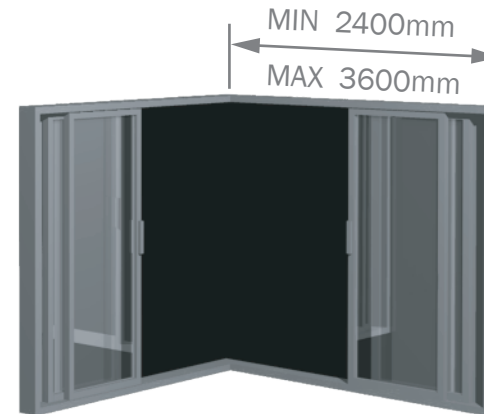

Illustrated is an external, Corner Stacker Door, shown with optional fly screen

When specified, stacker flyscreens run on their own tracks, which fix neatly to the exterior of the door frame

As both Corner Sliding & Corner Stacker Doors are evolutions of Sliding & Stacker Doors respectively, the vast majority of frame design & hardware can be seen in more detail, within the relevant Product Specification Sheets

Shown is an internal, Corner Sliding Door, (fly screen standard)

CORNER SLIDING & STACKER DOOR

AA SERIES

EXTERNAL CORNER,
4 PANEL
SLIDING DOORS

MIN 2100mm
MAX 2700mm

INTERNAL CORNER,
4 PANEL
SLIDING DOORS

EXTERNAL CORNER,
6 PANEL
STACKER DOORS

MIN 2100mm
MAX 2700mm

MIN 2400mm
MAX 3600mm

MIN 2100mm
MAX 2700mm

INTERNAL CORNER,
6 PANEL
STACKER DOORS

NOTE: ALL SIZES ARE TYPICAL RATHER THAN DEFINITIVE. FOR PRACTICAL PURPOSES, WHERE DOOR HEIGHT EXCEEDS 2400mm, A SLIDING PANEL WIDTH RESTRICTION OF 1000mm APPLIES. FOR SIZES OUTSIDE OF THESE PLEASE TALK WITH YOUR RYLOCK SALES CONSULTANT

Sizing

Door style & opening detail should be considered as viewed externally
Sizes indicated are the overall door size, & are the same for both sides of the corner door. For Stud openings add 20mm to both height & width