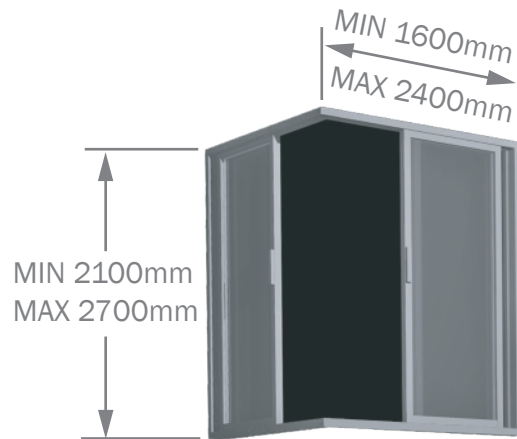

Illustrated is an external, Corner Stacker Door, shown with optional fly screen

When specified, stacker flyscreens run on their own tracks, which fix neatly to the exterior of the door frame

As both Corner Sliding & Corner Stacker Doors are evolutions of Sliding & Stacker Doors respectively, the vast majority of frame design & hardware can be seen in more detail, within the relevant Product Specification Sheets

Shown is an internal, Corner Sliding Door, (fly screen standard)

CORNER SLIDING & STACKER DOOR

AA SERIES

EXTERNAL CORNER,
4 PANEL
SLIDING DOORS

MIN 2100mm
MAX 2700mm

INTERNAL CORNER,
4 PANEL
SLIDING DOORS

EXTERNAL CORNER,
6 PANEL
STACKER DOORS

MIN 2100mm
MAX 2700mm

MIN 2400mm
MAX 3600mm

MIN 2100mm
MAX 2700mm

INTERNAL CORNER,
6 PANEL
STACKER DOORS

NOTE: ALL SIZES ARE TYPICAL RATHER THAN DEFINITIVE. FOR PRACTICAL PURPOSES, WHERE DOOR HEIGHT EXCEEDS 2400mm, A SLIDING PANEL WIDTH RESTRICTION OF 1000mm APPLIES. FOR SIZES OUTSIDE OF THESE PLEASE TALK WITH YOUR RYLOCK SALES CONSULTANT

Sizing

Door style & opening detail should be considered as viewed externally
Sizes indicated are the overall door size, & are the same for both sides of the corner door. For Stud openings add 20mm to both height & width