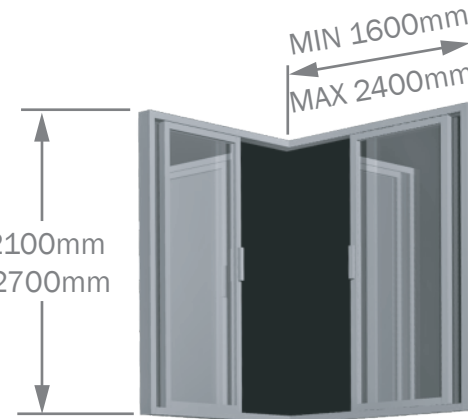

Illustrated is an external, Corner Stacker Door, shown with optional fly screen

When specified, stacker flyscreens run on their own tracks, which fix neatly to the exterior of the door frame

As both Corner Sliding & Corner Stacker Doors are evolutions of Sliding & Stacker Doors respectively, the vast majority of frame design & hardware can be seen in more detail, within the relevant Product Specification Sheets

Shown is an internal, Corner Sliding Door, (fly screen standard)

CORNER SLIDING & STACKER DOOR

AA SERIES

EXTERNAL CORNER,
4 PANEL
SLIDING DOORS

MIN 2100mm
MAX 2700mm

INTERNAL CORNER,
4 PANEL
SLIDING DOORS

EXTERNAL CORNER,
6 PANEL
STACKER DOORS

MIN 2100mm
MAX 2700mm

MIN 2400mm
MAX 3600mm

MIN 2100mm
MAX 2700mm

INTERNAL CORNER,
6 PANEL
STACKER DOORS

NOTE: ALL SIZES ARE TYPICAL RATHER THAN DEFINITIVE. FOR PRACTICAL PURPOSES, WHERE DOOR HEIGHT EXCEEDS 2400mm, A SLIDING PANEL WIDTH RESTRICTION OF 1000mm APPLIES. FOR SIZES OUTSIDE OF THESE PLEASE TALK WITH YOUR RYLOCK SALES CONSULTANT

Sizing

Door style & opening detail should be considered as viewed externally
Sizes indicated are the overall door size, & are the same for both sides of the corner door. For Stud openings add 20mm to both height & width